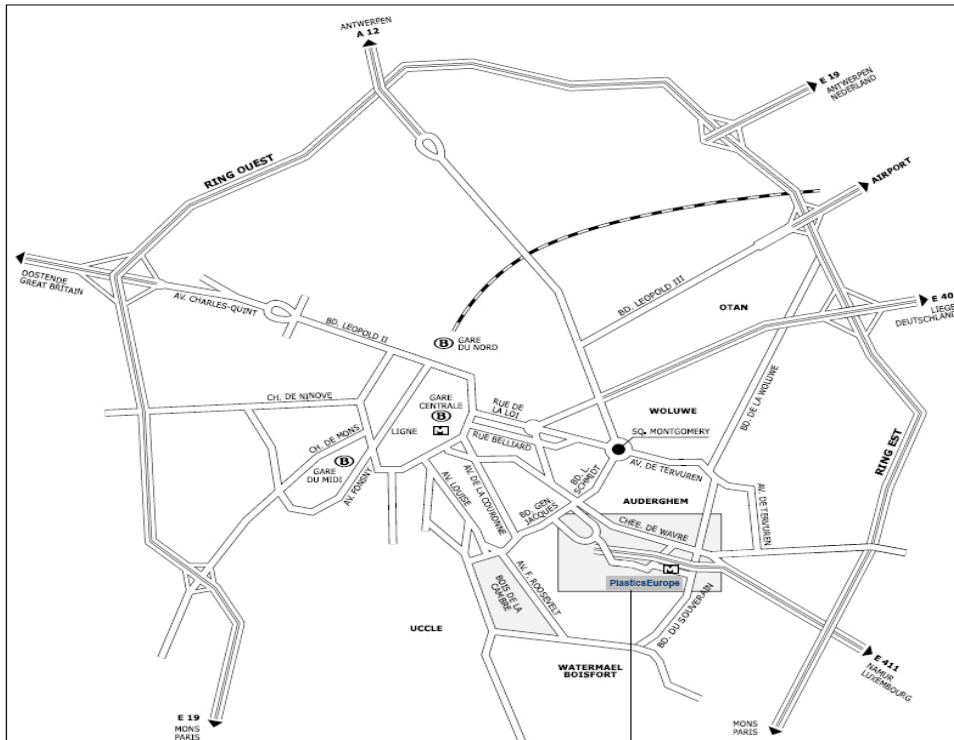

Further transport information

- [Getting around in Brussels: see STIB website](#)
- [Brussels Airport](#)
- [Belgian Railways](#)
- [Belgian Taxis](#)