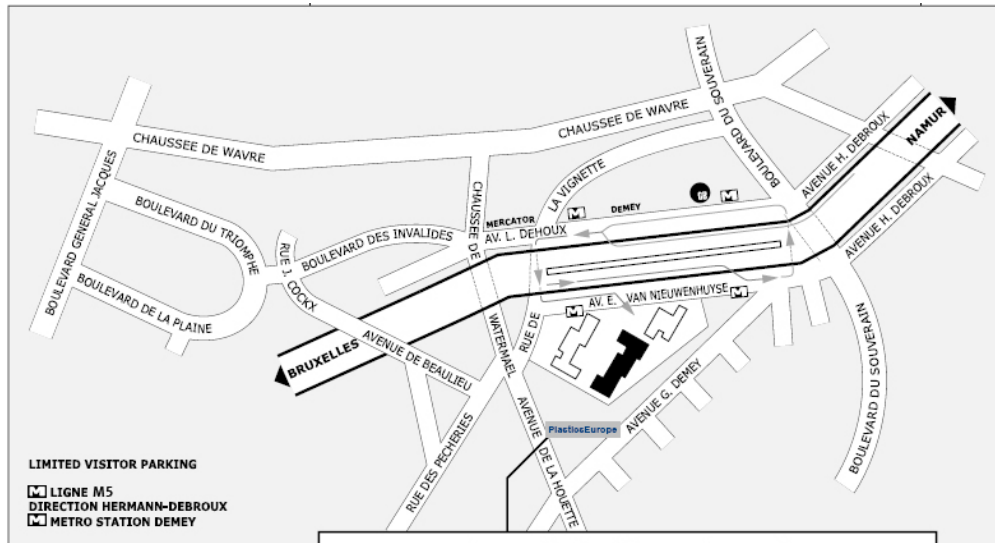

Avenue E. Van Nieuwenhuysse, 4
B-1160 Bruxelles
(Pink building with green roof, opposite "Demy" subway station)

PlasticsEurope

Association of Plastics Manufacturers in Europe
Tel.: 32 (2) 675 32 97 - Box 3
Fax: 32 (2) 675 39 35

ECVM

European Council of Vinyl Manufacturers
Tel.: 32 (2) 676 74 45
Fax: 32 (2) 676 74 47